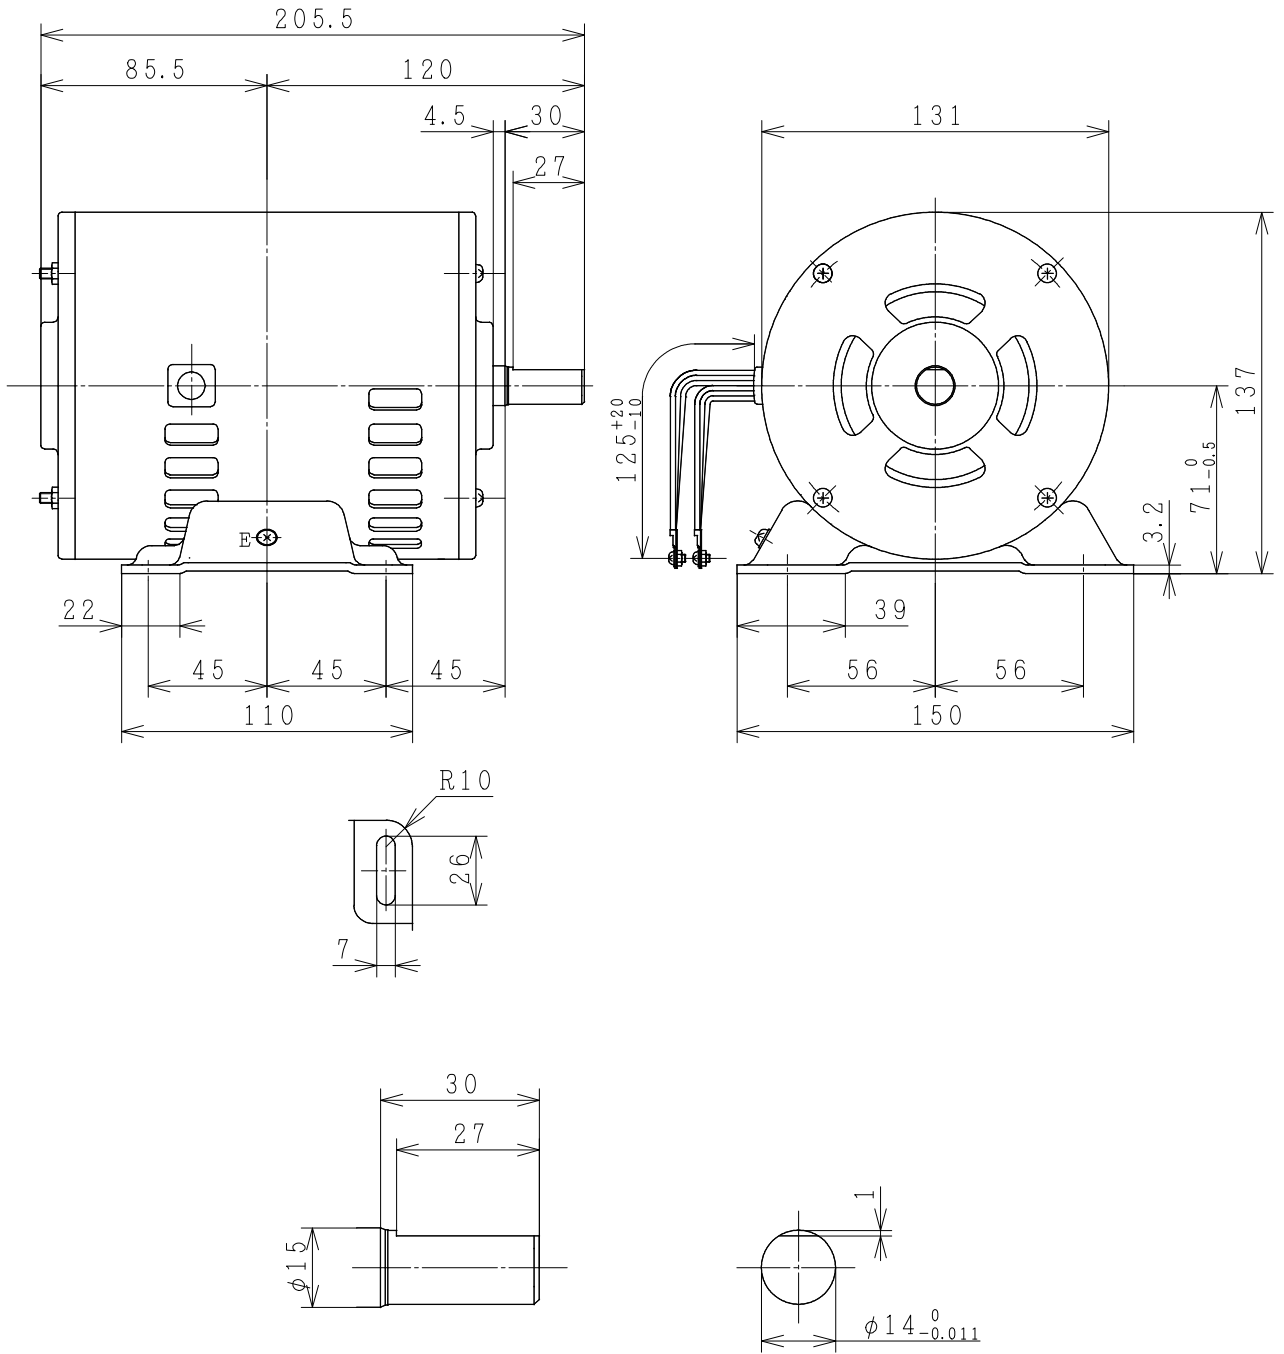

SPLIT PHASE START SINGLE PHASE INDUCTION MOTOR

OUTPUT	TYPE	FORM	RATING	VOLTAGE (V)	FREQ. (Hz)	SYNC. SPEED (min ⁻¹)	POLES	INS. CLASS	MASS (kg)
1/8HP	EFOU	KT	S1	220V	50	1500	4	E	

PROJECTION

CUSTOMER			QTY.	ORDER No.	WORK No.	REV.	
DWN.	P. Tianchai	09-JUNE-2015	<div style="display: flex; justify-content: space-around; align-items: center;"> <div style="font-size: 2em; font-weight: bold;">DIMENSIONS</div> <div style="text-align: center;"> HITACHI <small>Hitachi Industrial Technology (Thailand), Ltd.</small> </div> </div>			HITT WORKS DWG. No.	SH.
CHKD.	W. Thawat	}				4HTD03092	
APPD.	T. Shimozone						
FRAME SIZE			EFOU-KT (71)				