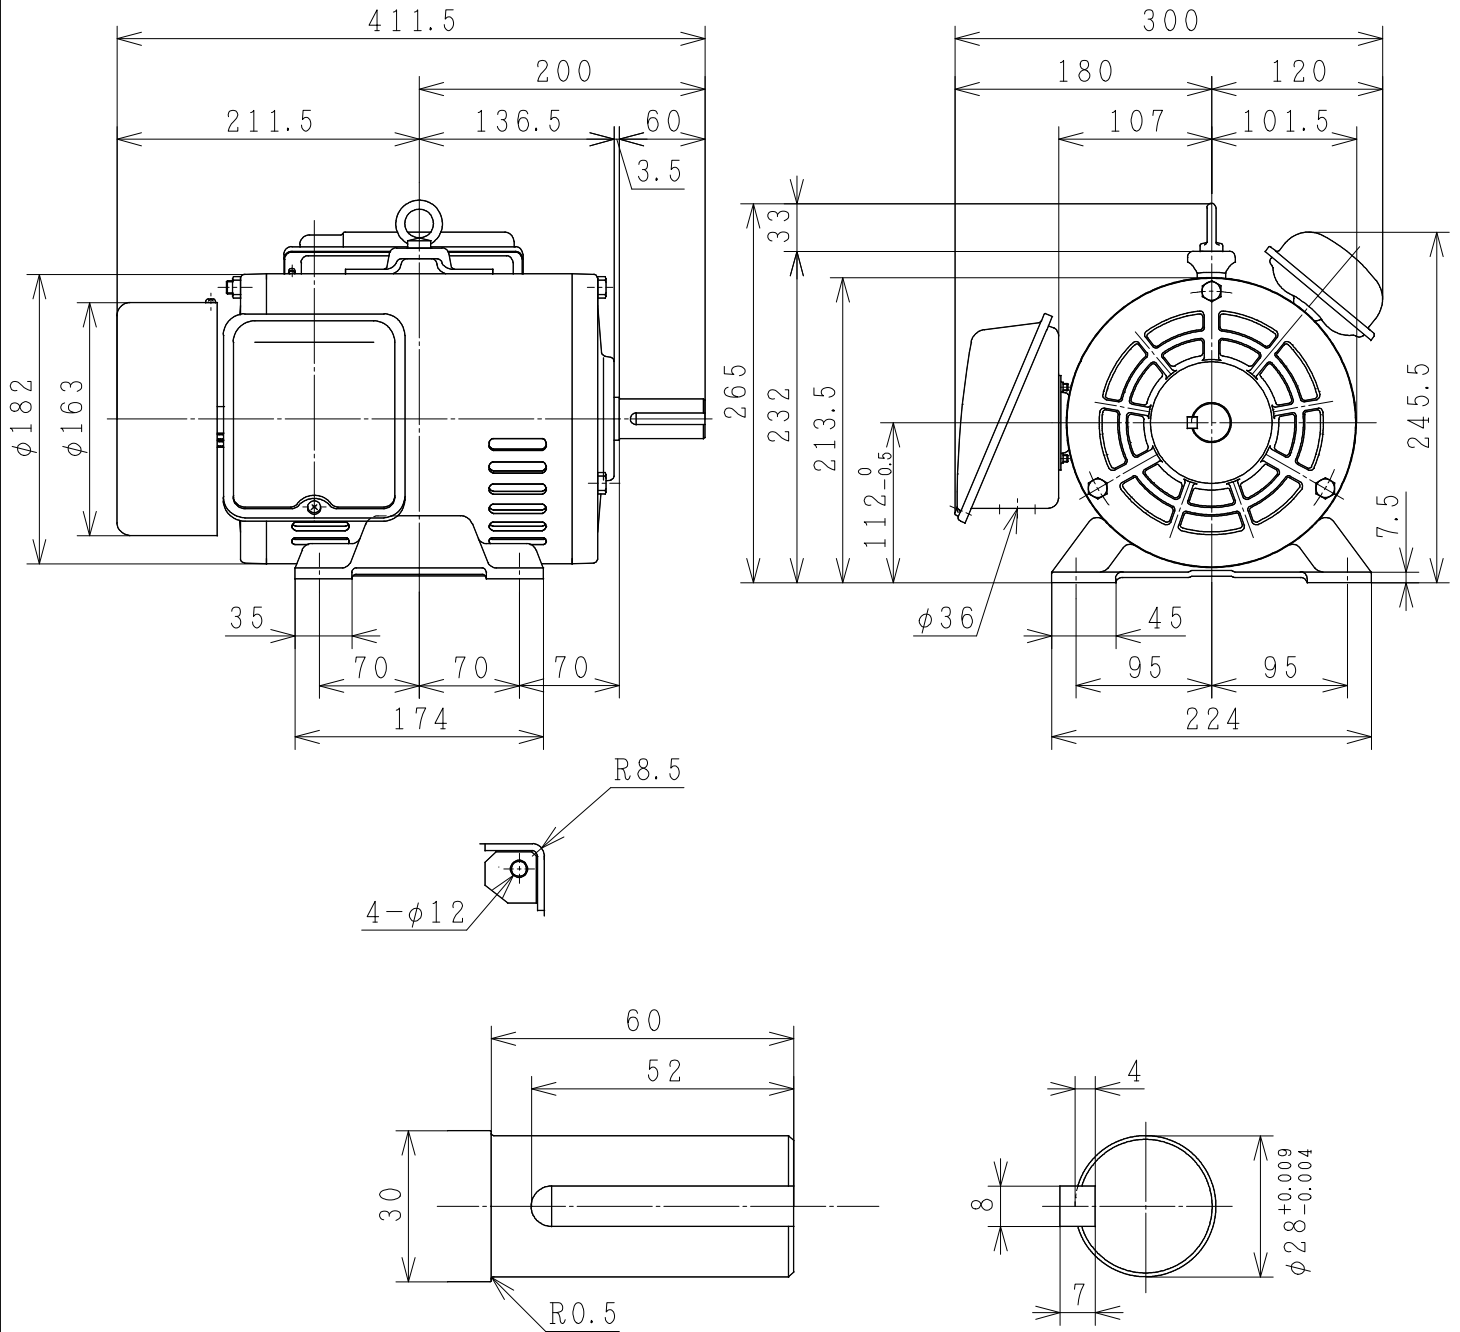

CAPACITOR START CAPACITOR RUN SINGLE PHASE INDUCTION MOTOR

OUTPUT	TYPE	FORM	RATING	VOLTAGE (V)	FREQ. (Hz)	SYNC. SPEED (min ⁻¹)	POLES	INS. CLASS	MASS (kg)
3HP	EFOUP	KQ	S1	220	50	1500	4	B	

PROJECTION

CUSTOMER

QTY.

ORDER No.

WORK No.

REV.