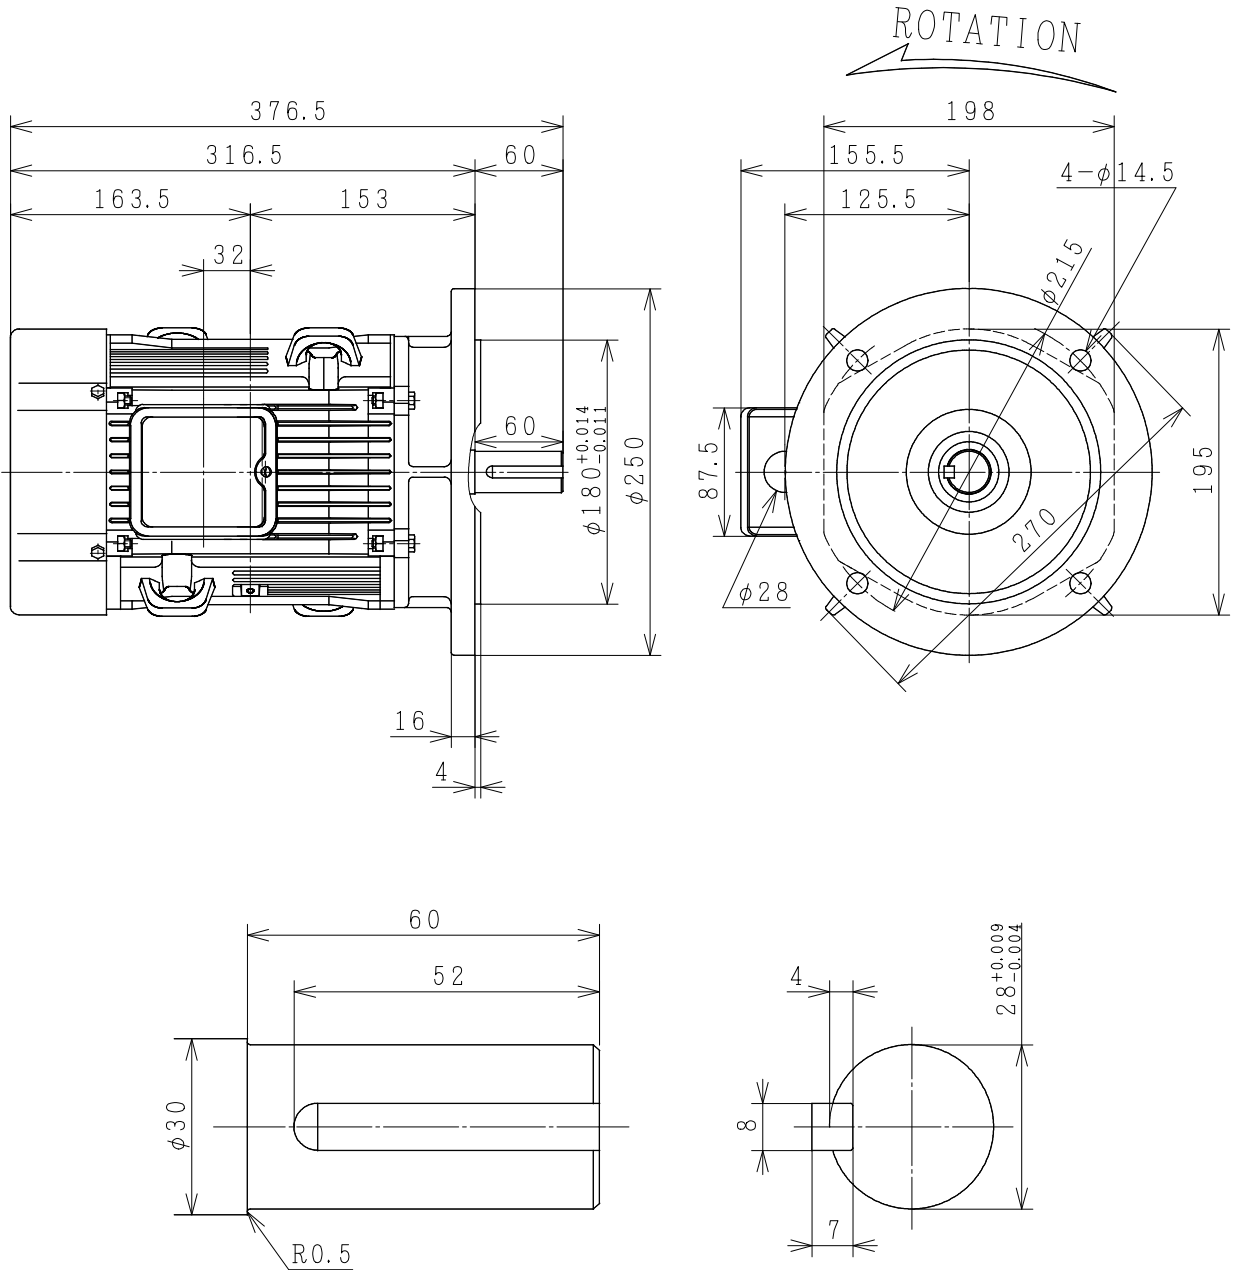

THREE-PHASE INDUCTION MOTOR

OUTPUT	TYPE	FORM	RATING	VOLTAGE (V)	FREQ. (Hz)	SYNC. SPEED (min ⁻¹)	POLES	INS. CLASS	MASS (kg)
3HP	VTFO	HK	S1	220/380	50	1500	4	B	32.5
2HP	VTFO	HK	S1	220/380	50	1000	6	B	35

PROJECTION

CUSTOMER			QTY.	ORDER No.	WORK No.	REV.	
DWN. P. Tianchai	03-AUG-2015	S	DIMENSIONS		HITT WORKS DWG. No.	SH.	
CHKD. N. WICHARN					HITACHI Hitachi Industrial Technology (Thailand), Ltd.	4HTD02848	
APPD. M. HIGASHIHARA							
FRAME SIZE VTFOF (H) -FF215 (100L)							